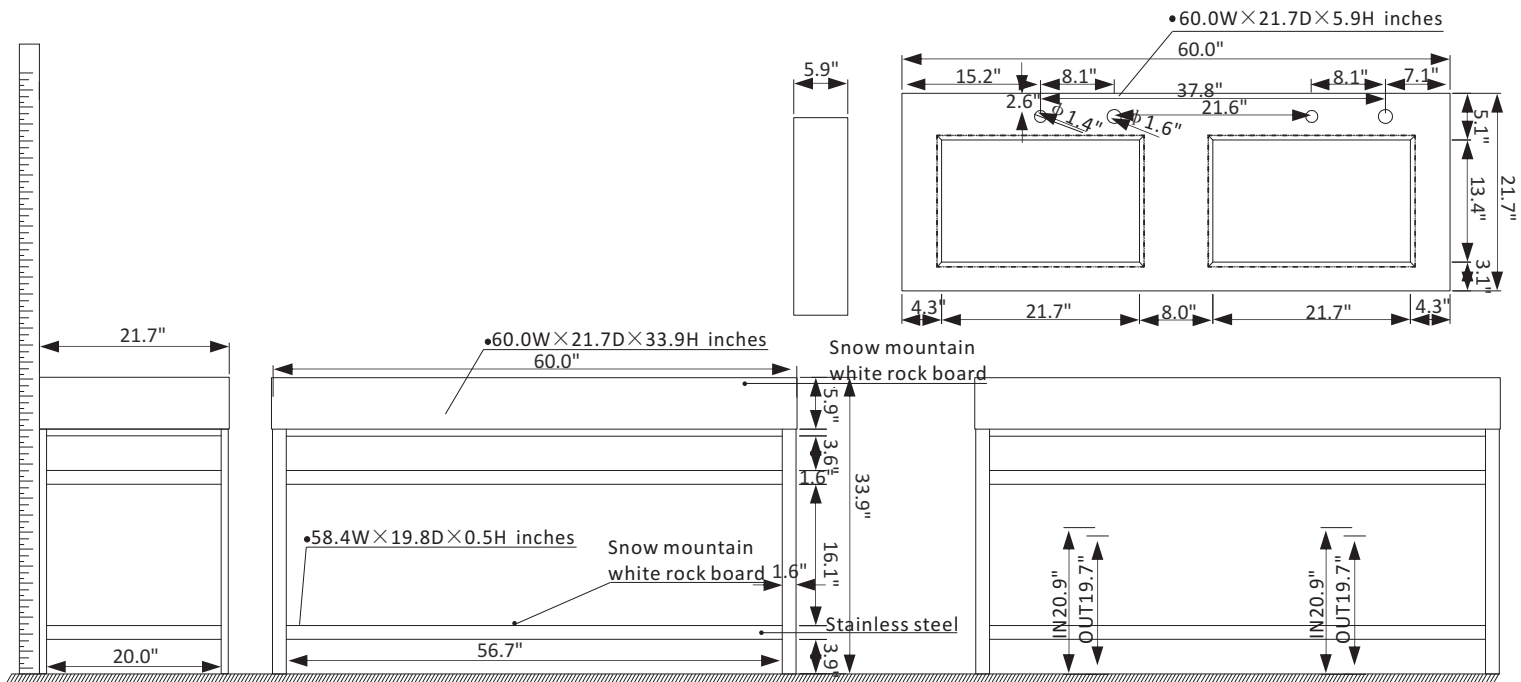

Vinnova Bilbao Vanity Collection 701160-BG-SMB-NM

Features

- Brushed-gold stainless steel bracket provides exceptional durability.
- Snow mountain-white stone top with beautiful natural veining.
- Rectangular, white faux-stone undermount sink coordinates with top.
- Open fixed shelf provides ample room for item storage and display.
- Pre-drilled and designed for easy plumbing and faucet installation.

* Does not include faucet, drain assembly, P-trap or backsplash

VINNOVA
FASHION BATHROOM LIFE